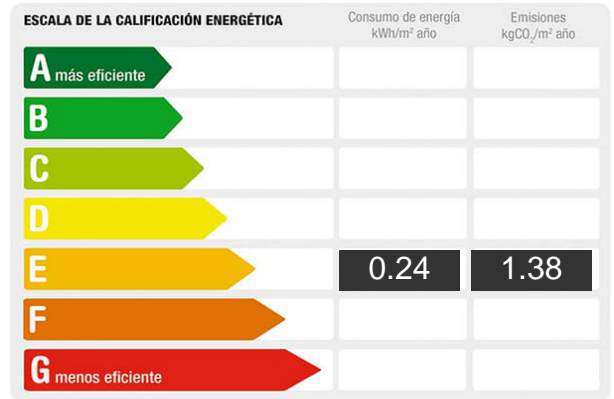

Address: EMILIO CARRERE 9  
Floor: 3  
Town: Madrid  
Province: Madrid  
Postal code: 28015  
Zone: CHAMBERI

<b>Sqm built:</b> 75	<b>Floor:</b> scaffold	<b>Air conditioner:</b> cold/hot
<b>Hot water:</b> individual	<b>Sqm terrace:</b> 2	<b>Terraces:</b> 1
<b>Fuel:</b> gasoil	<b>Bedrooms:</b> 3	<b>Bathrooms:</b> 1
<b>Outward/Inward:</b> outward	<b>Cupboards:</b> 1	